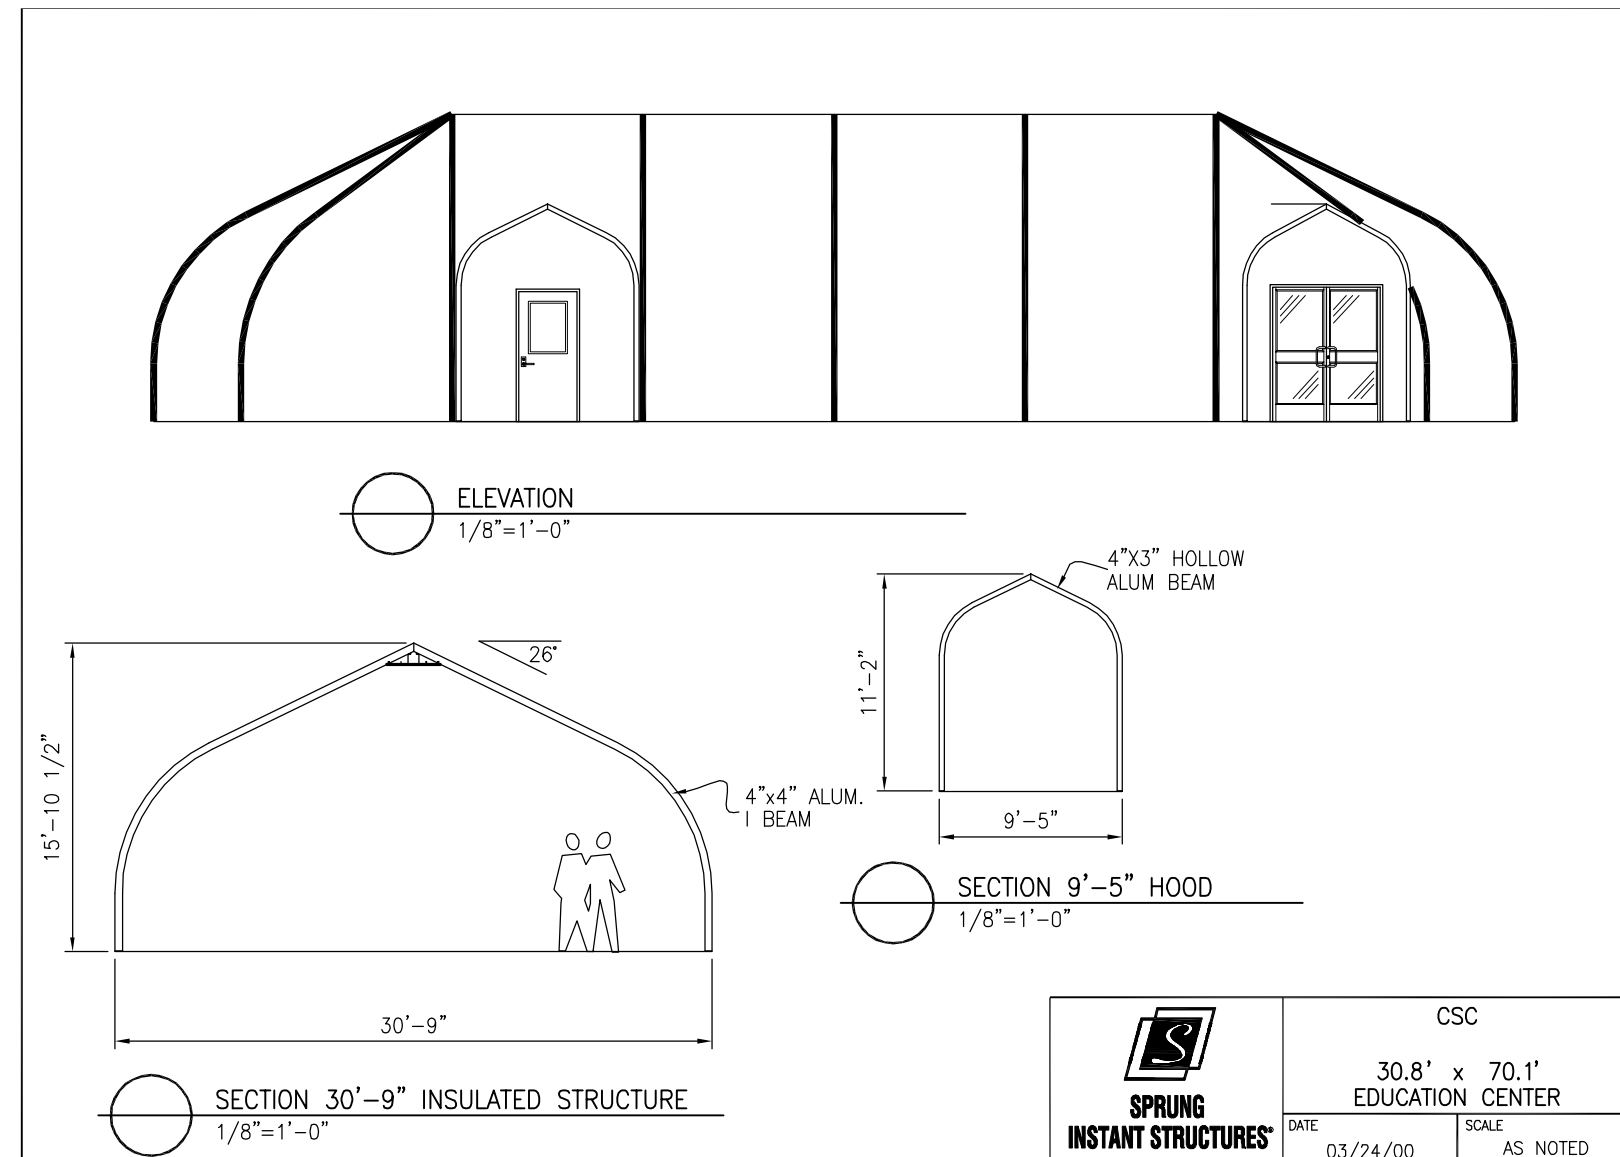

 SPRUNG INSTANT STRUCTURES <small>Manufacturers Of Stressed Membrane Structures</small> <small>TOLL FREE: 1-800-528-9898</small> <small>OR (403) 245-3371</small>	CSC	
	30.8' x 70.1' EDUCATION CENTER	
	DATE 03/24/00	SCALE AS NOTED
	DRAWING # F00127-R3	

 SPRUNG INSTANT STRUCTURES <small>Manufacturers Of Stressed Membrane Structures</small> <small>TOLL FREE: 1-800-528-9898</small> <small>OR (403) 245-3371</small>	CSC	
	30.8' x 70.1' EDUCATION CENTER	
	DATE 03/24/00	SCALE AS NOTED
	DRAWING # F00127B-R3	